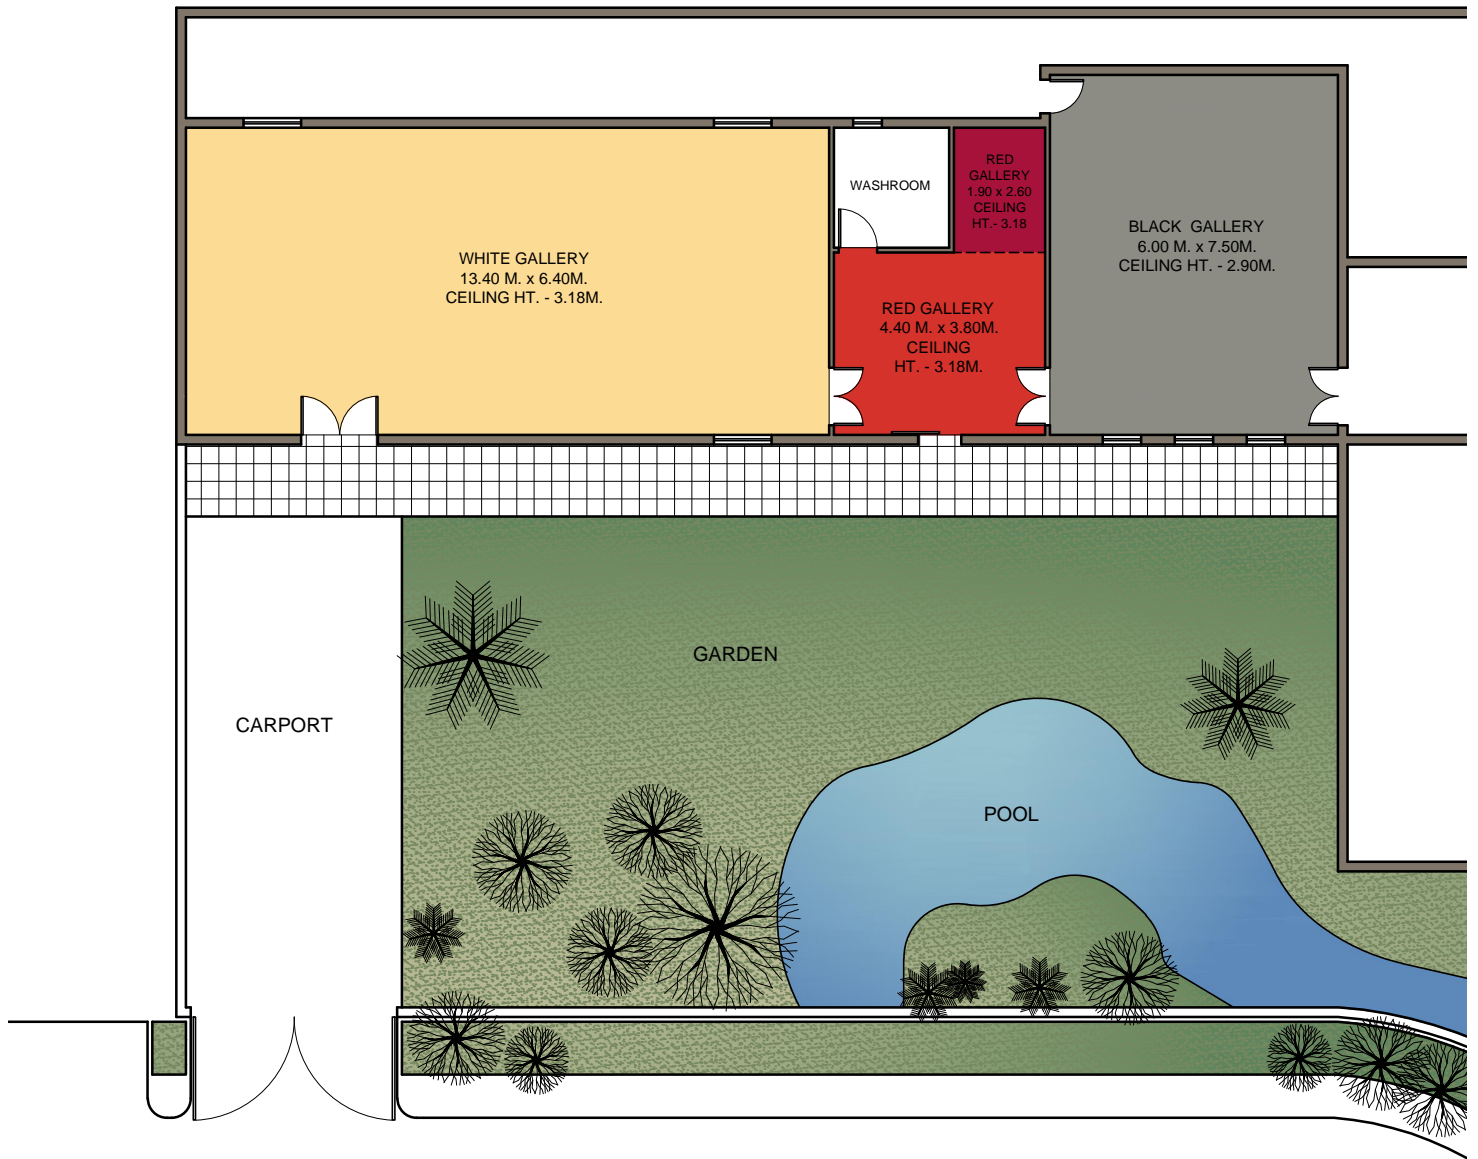

KULAY-DIWA GALLERY LAYOUT AND DIMENSIONS

LOPEZ AVENUE

**KULAY
DIWA**
GALLERY OF PHILIPPINE CONTEMPORARY ART

Kulay-Diwa Gallery of Philippine Contemporary Art
25 Lopez Avenue, Lopez Village, Sucat
Paranaque City, Metro Manila 1700
Philippines
Ph: (632) 8260574
www.kulay-diwa.com