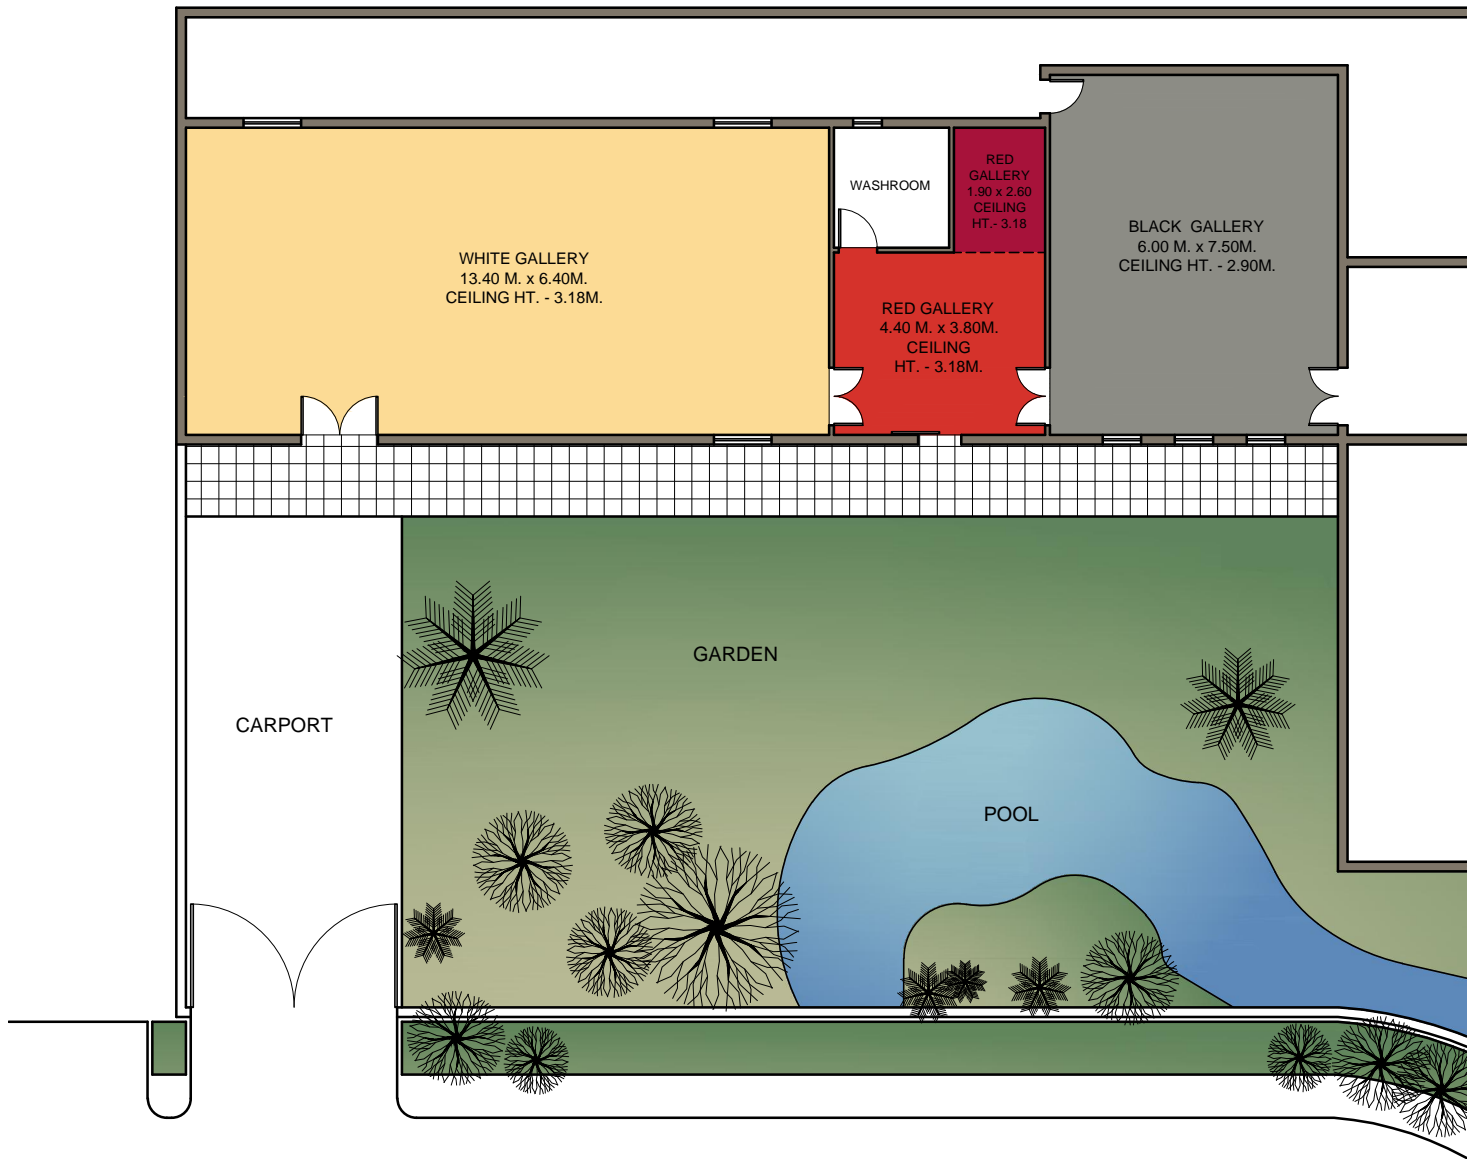

# KULAY-DIWA GALLERY LAYOUT AND DIMENSIONS

LOPEZ AVENUE

**KULAY  
DIWA**  
GALLERY OF PHILIPPINE CONTEMPORARY ART

Kulay-Diwa Gallery of Philippine Contemporary Art  
25 Lopez Avenue, Lopez Village, Sucat  
Paranaque City, Metro Manila 1700  
Philippines  
Ph: (632) 8260574  
[www.kulay-diwa.com](http://www.kulay-diwa.com)