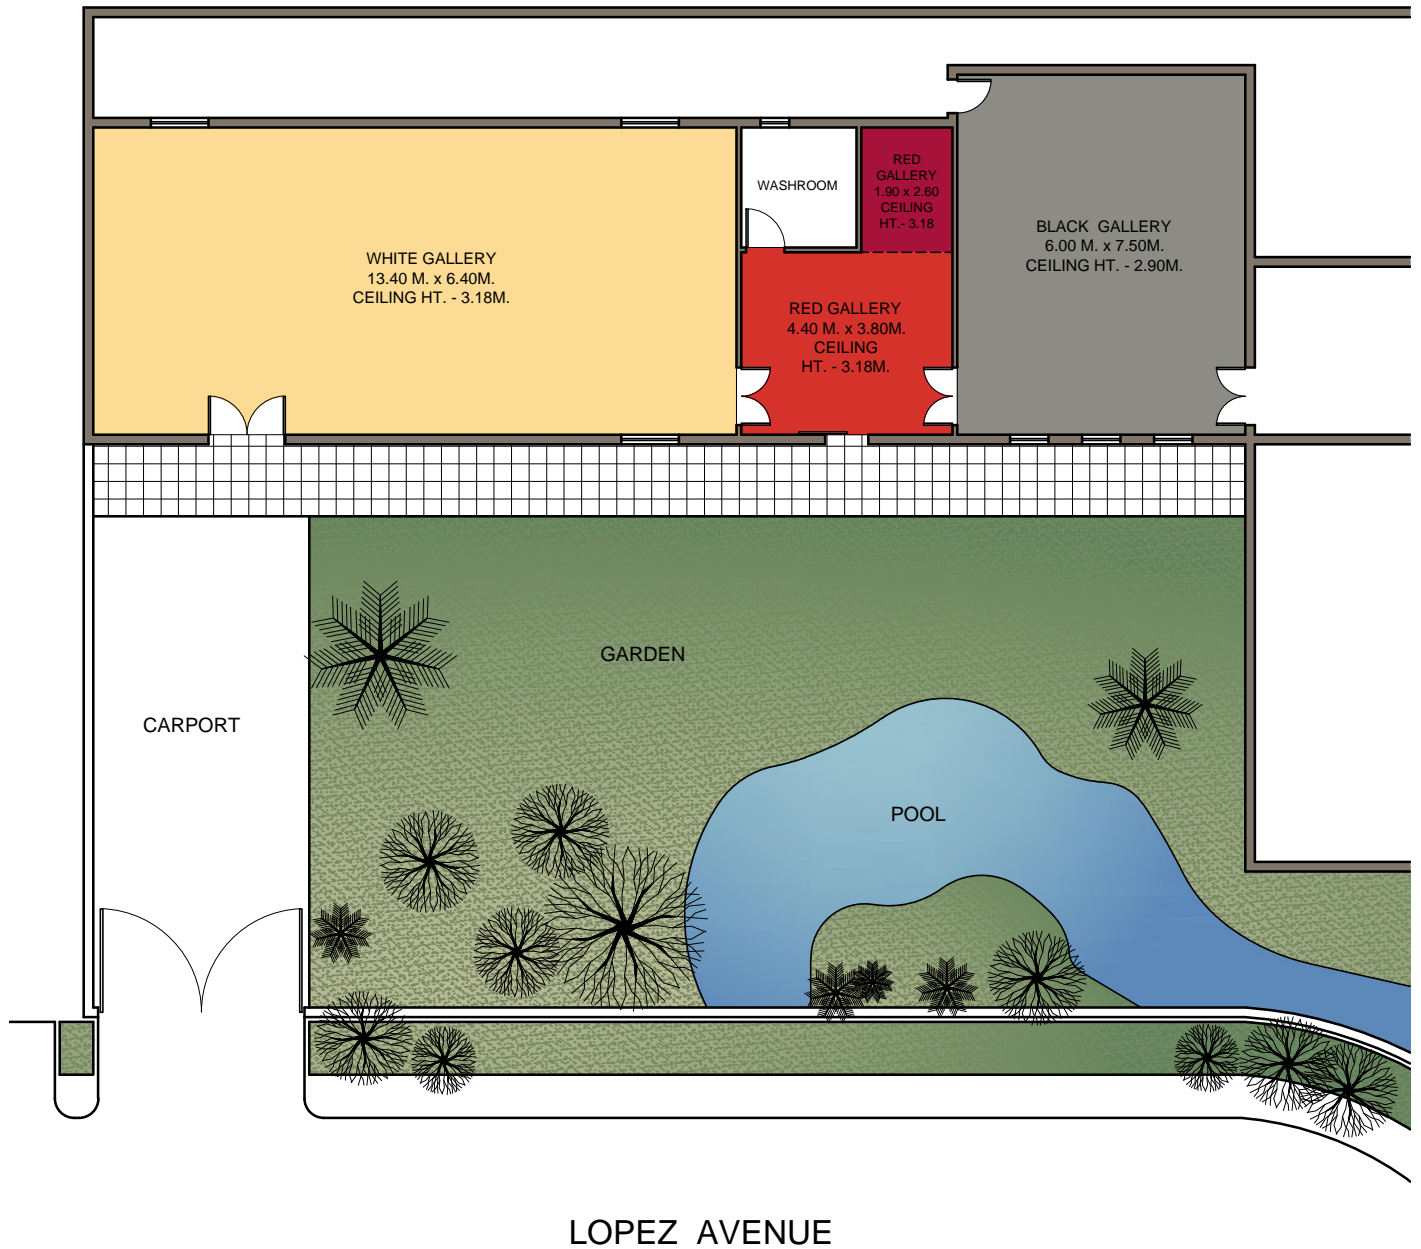

KULAY-DIWA GALLERY LAYOUT AND DIMENSIONS

Kulay-Diwa Gallery of Philippine Contemporary Art
25 Lopez Avenue, Lopez Village, Sucat
Paranaque City, Metro Manila 1700
Philippines
Ph: (632) 8260574
www.kulay-diwa.com